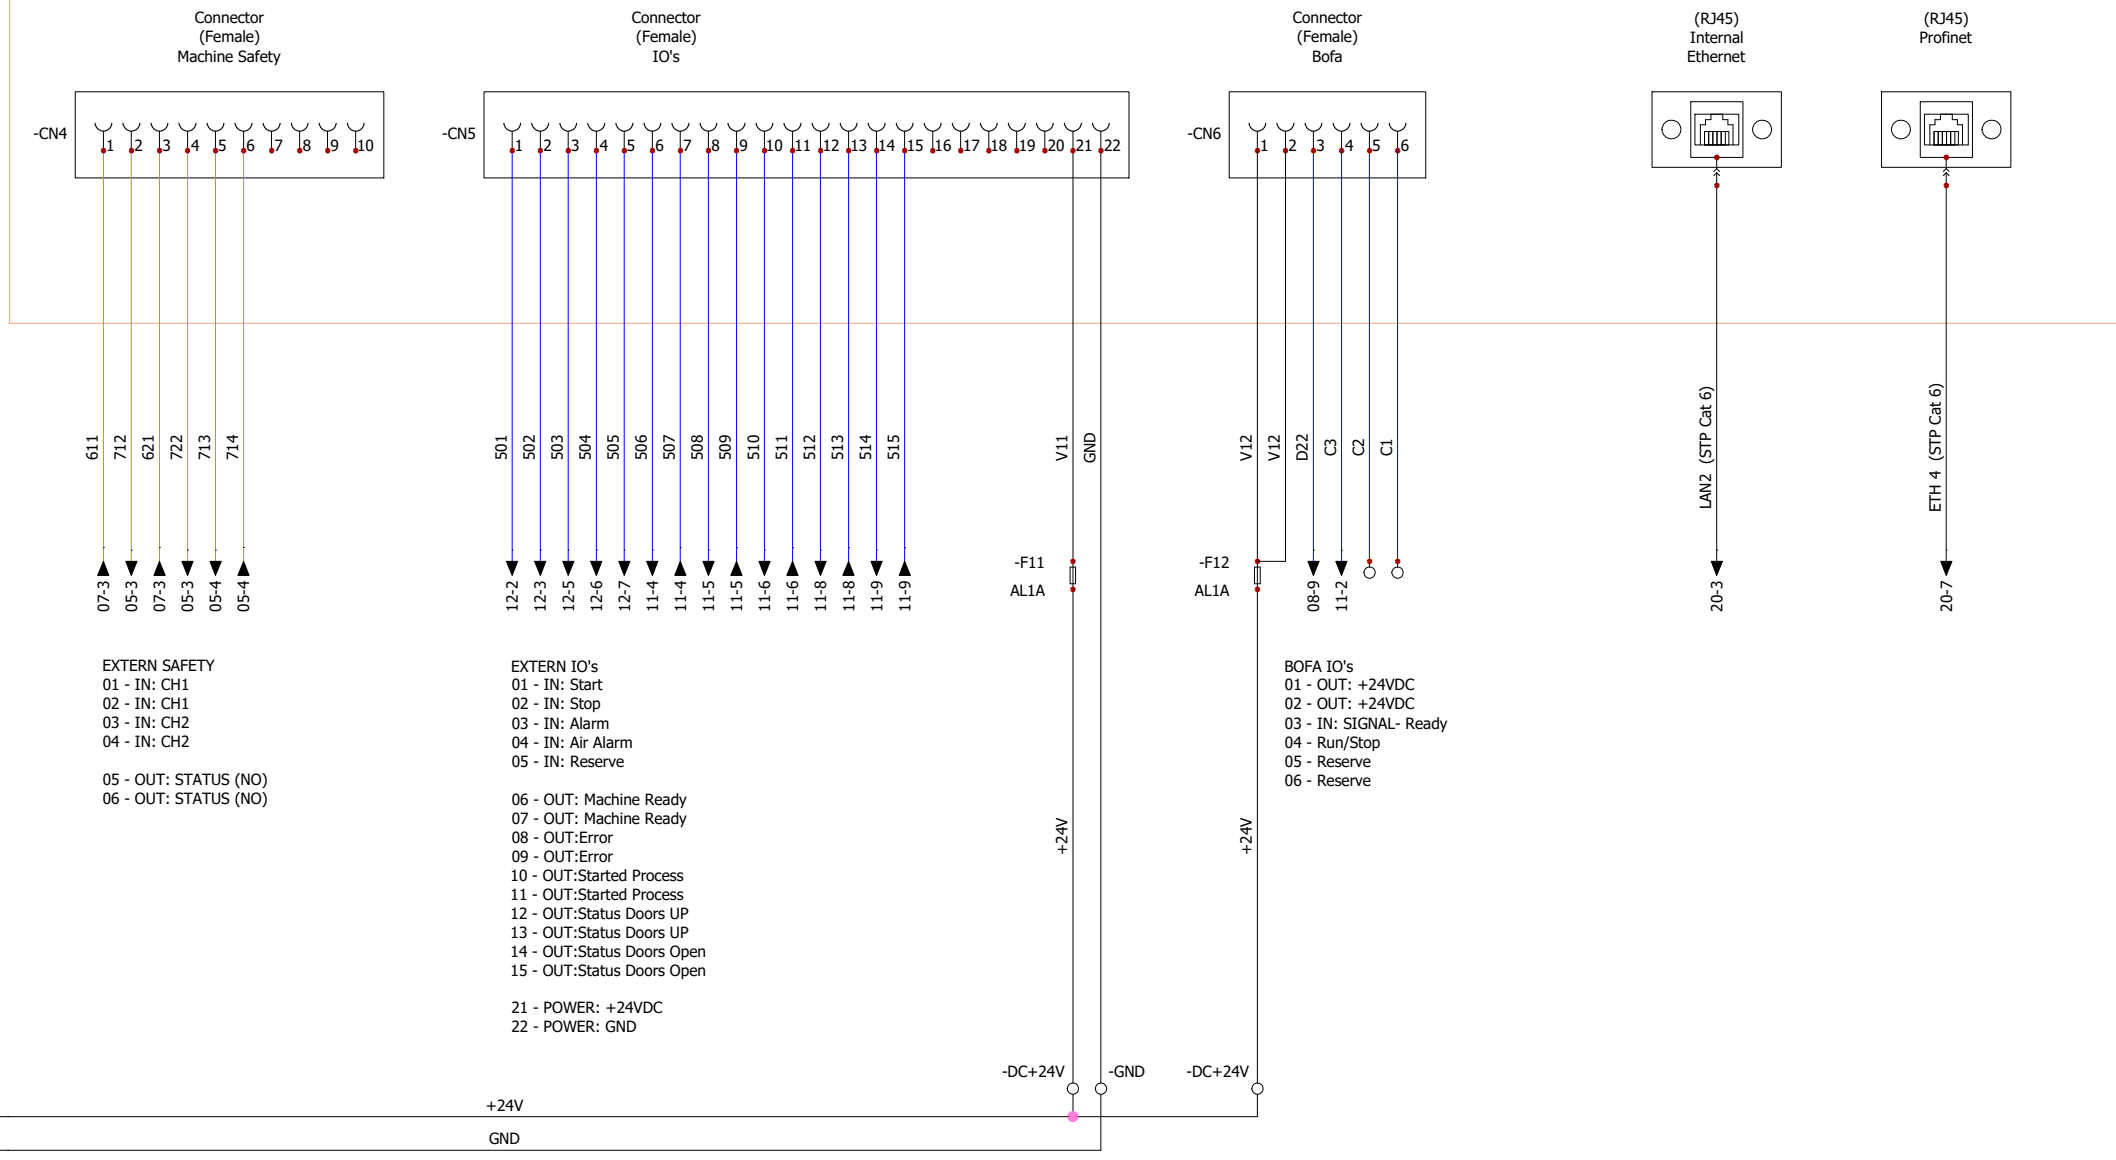

+P2 - Back Ext. Panel

Portlaser Lda.  
Barcelos, Portugal

### Electric Scheme (OP050)

12	25/03/2024			REVISION
11	07/03/2024			12
10	04/03/2024			
REV.	DATE	NAME	CHANGES	SCHEME
User data 1			User data 2	21

CONTRACT: JANZ

LOCATION: +L1

Painel eléctrico principal